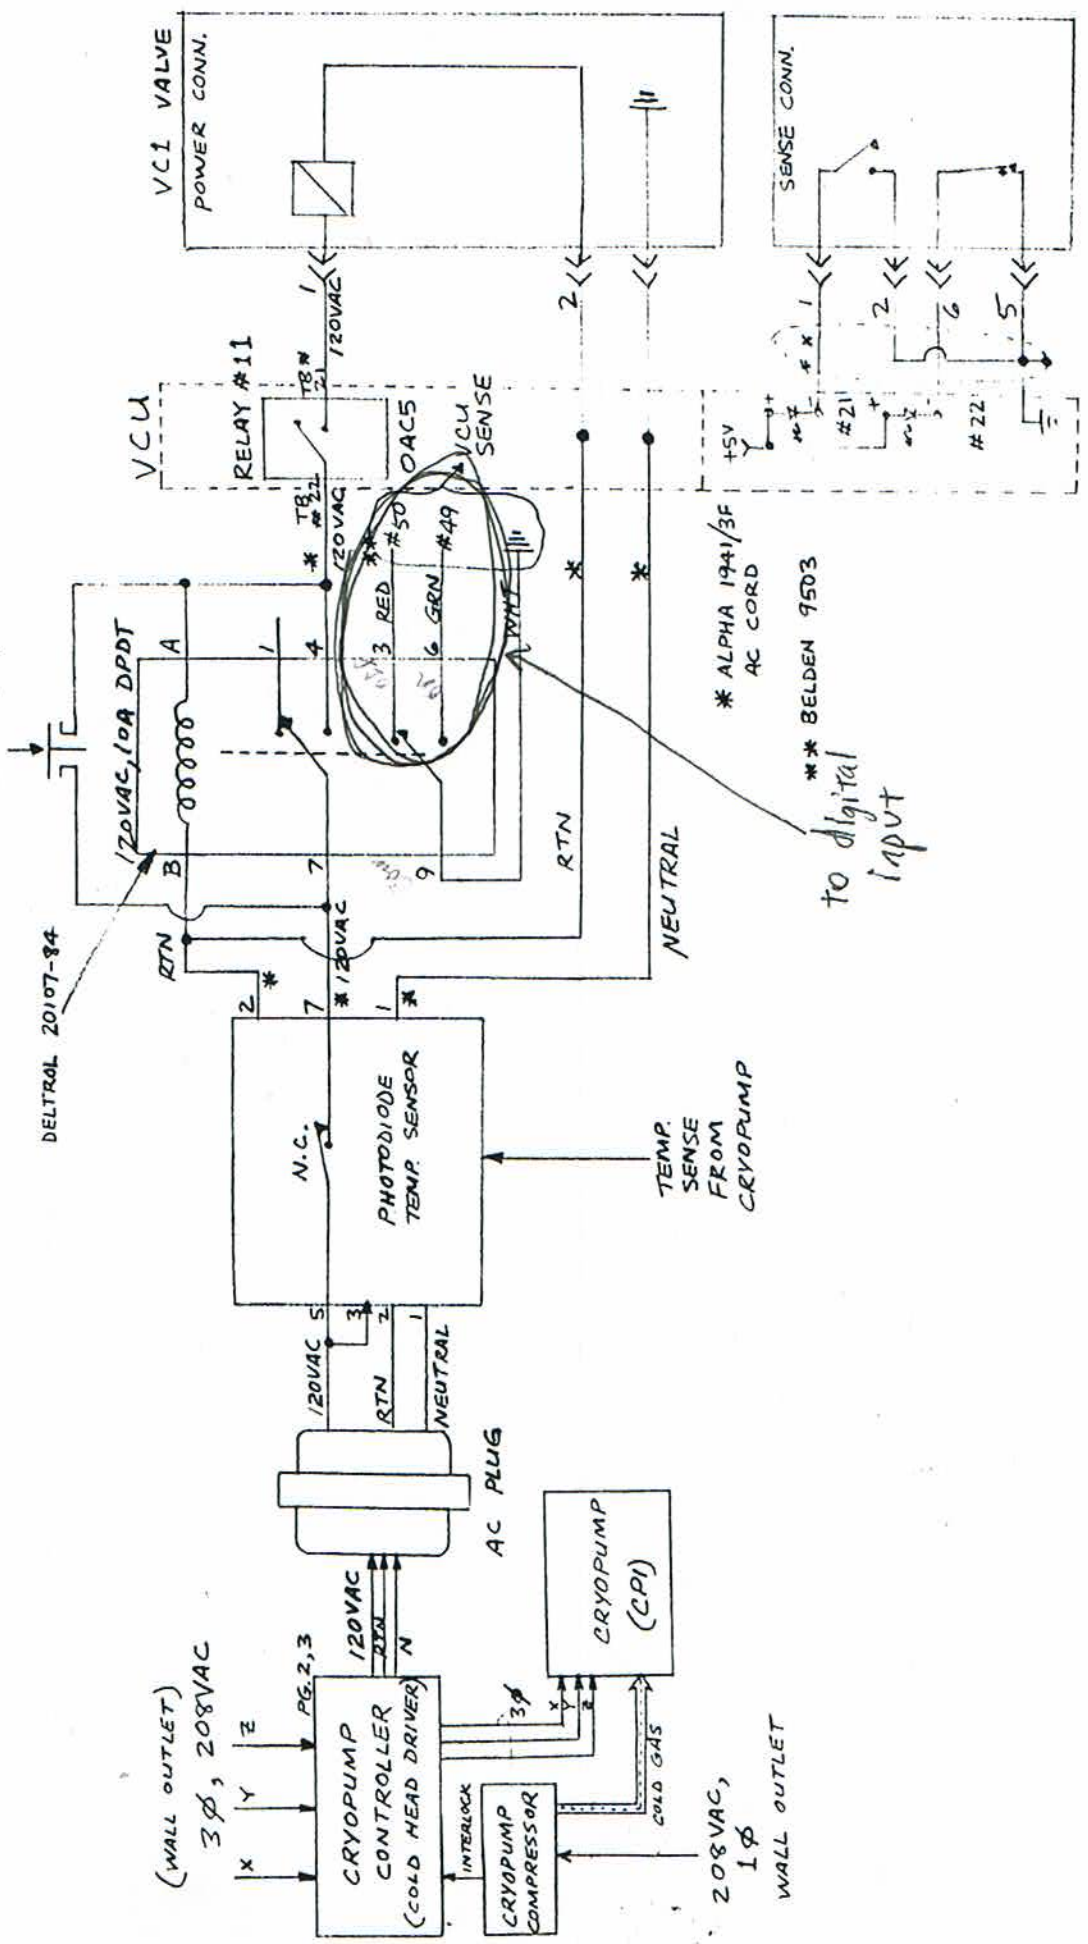

12-1-7
L. Chiu

CRYOPUMP (CPI) / VALVE (VCI) INTERLOCK

PG. 1 OF 3

DWG # 1202151

(INITIAL/RESET)
N.O.
MOMENTARY

to digital input

* ALPHA 1941/3F
AC CORD

** BELDEN 9503

TEMP SENSE FROM CRYOPUMP

(WALL OUTLET)
3 ϕ , 208VAC

208VAC,
1 ϕ
WALL OUTLET