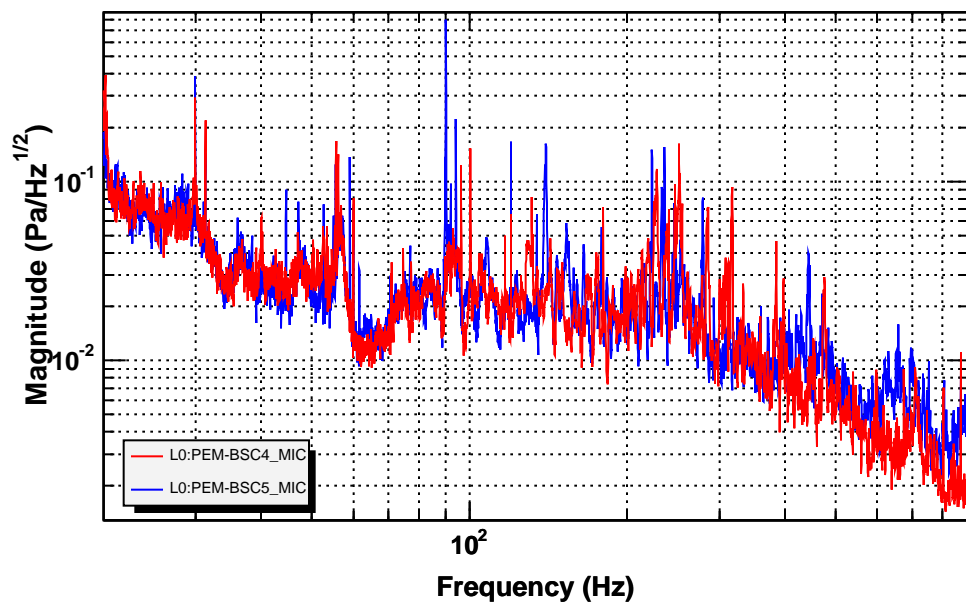

Power spectrum

T0=17/08/2006 01:32:53

Avg=10/Bin=5L

BW=0.0234367

Power spectrum

T0=17/08/2006 01:32:53

Avg=10/Bin=5L

BW=0.0234367