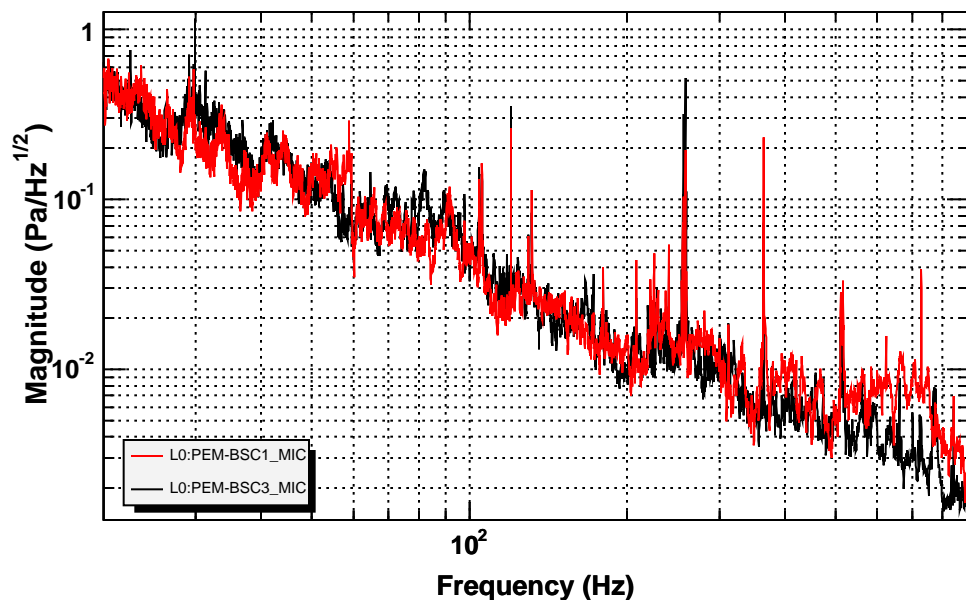

Power spectrum

T0=17/08/2006 01:32:53

Avg=10/Bin=5L

BW=0.0234367

Power spectrum

T0=17/08/2006 01:32:53

Avg=10/Bin=5L

BW=0.0234367