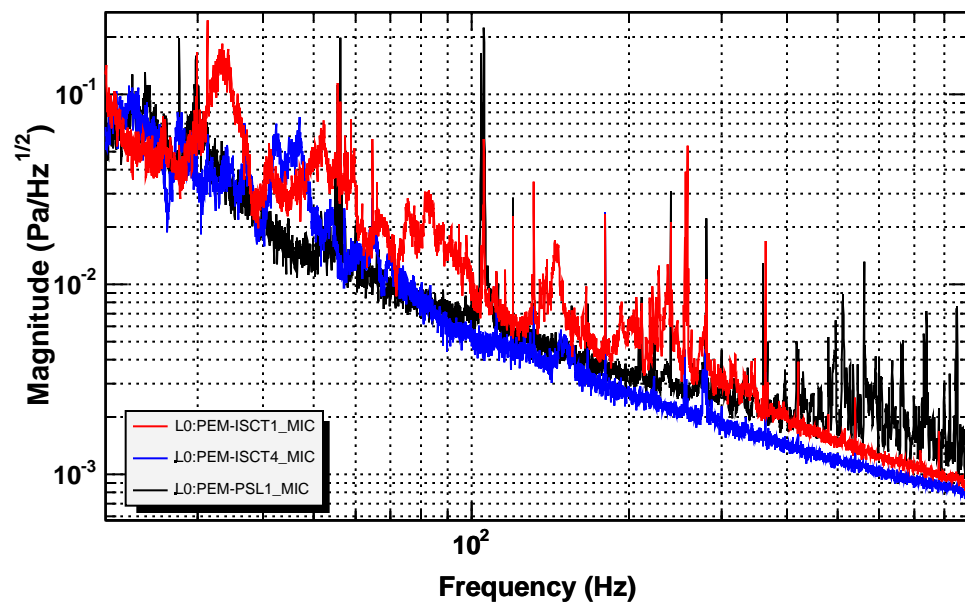

Power spectrum

T0=17/08/2006 01:32:53

Avg=10/Bin=5L

BW=0.0234367

Power spectrum

T0=17/08/2006 01:32:53

Avg=10/Bin=5L

BW=0.0234367