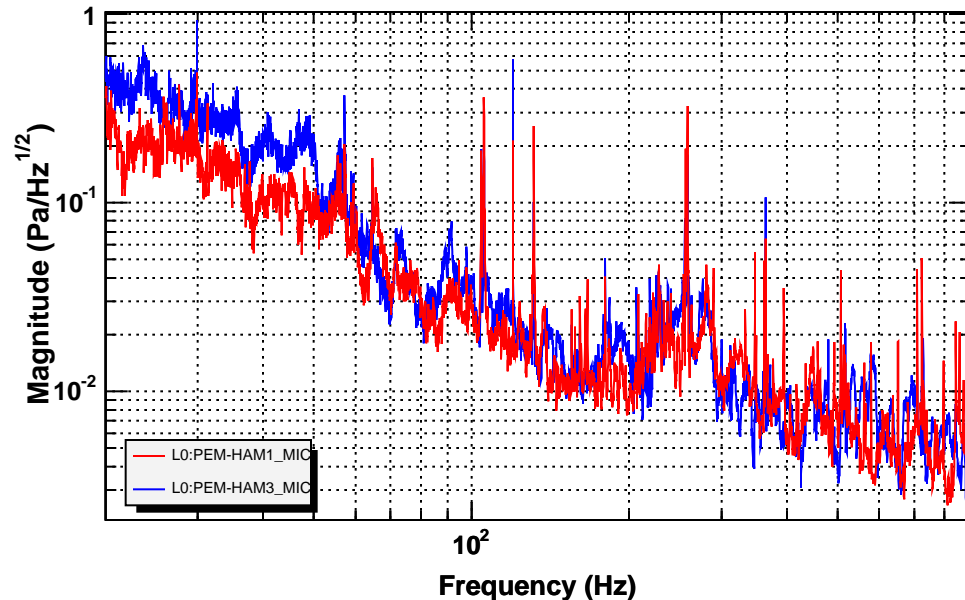

Power spectrum

T0=17/08/2006 01:32:53

Avg=10/Bin=5L

BW=0.0234367

Power spectrum

T0=17/08/2006 01:32:53

Avg=10/Bin=5L

BW=0.0234367