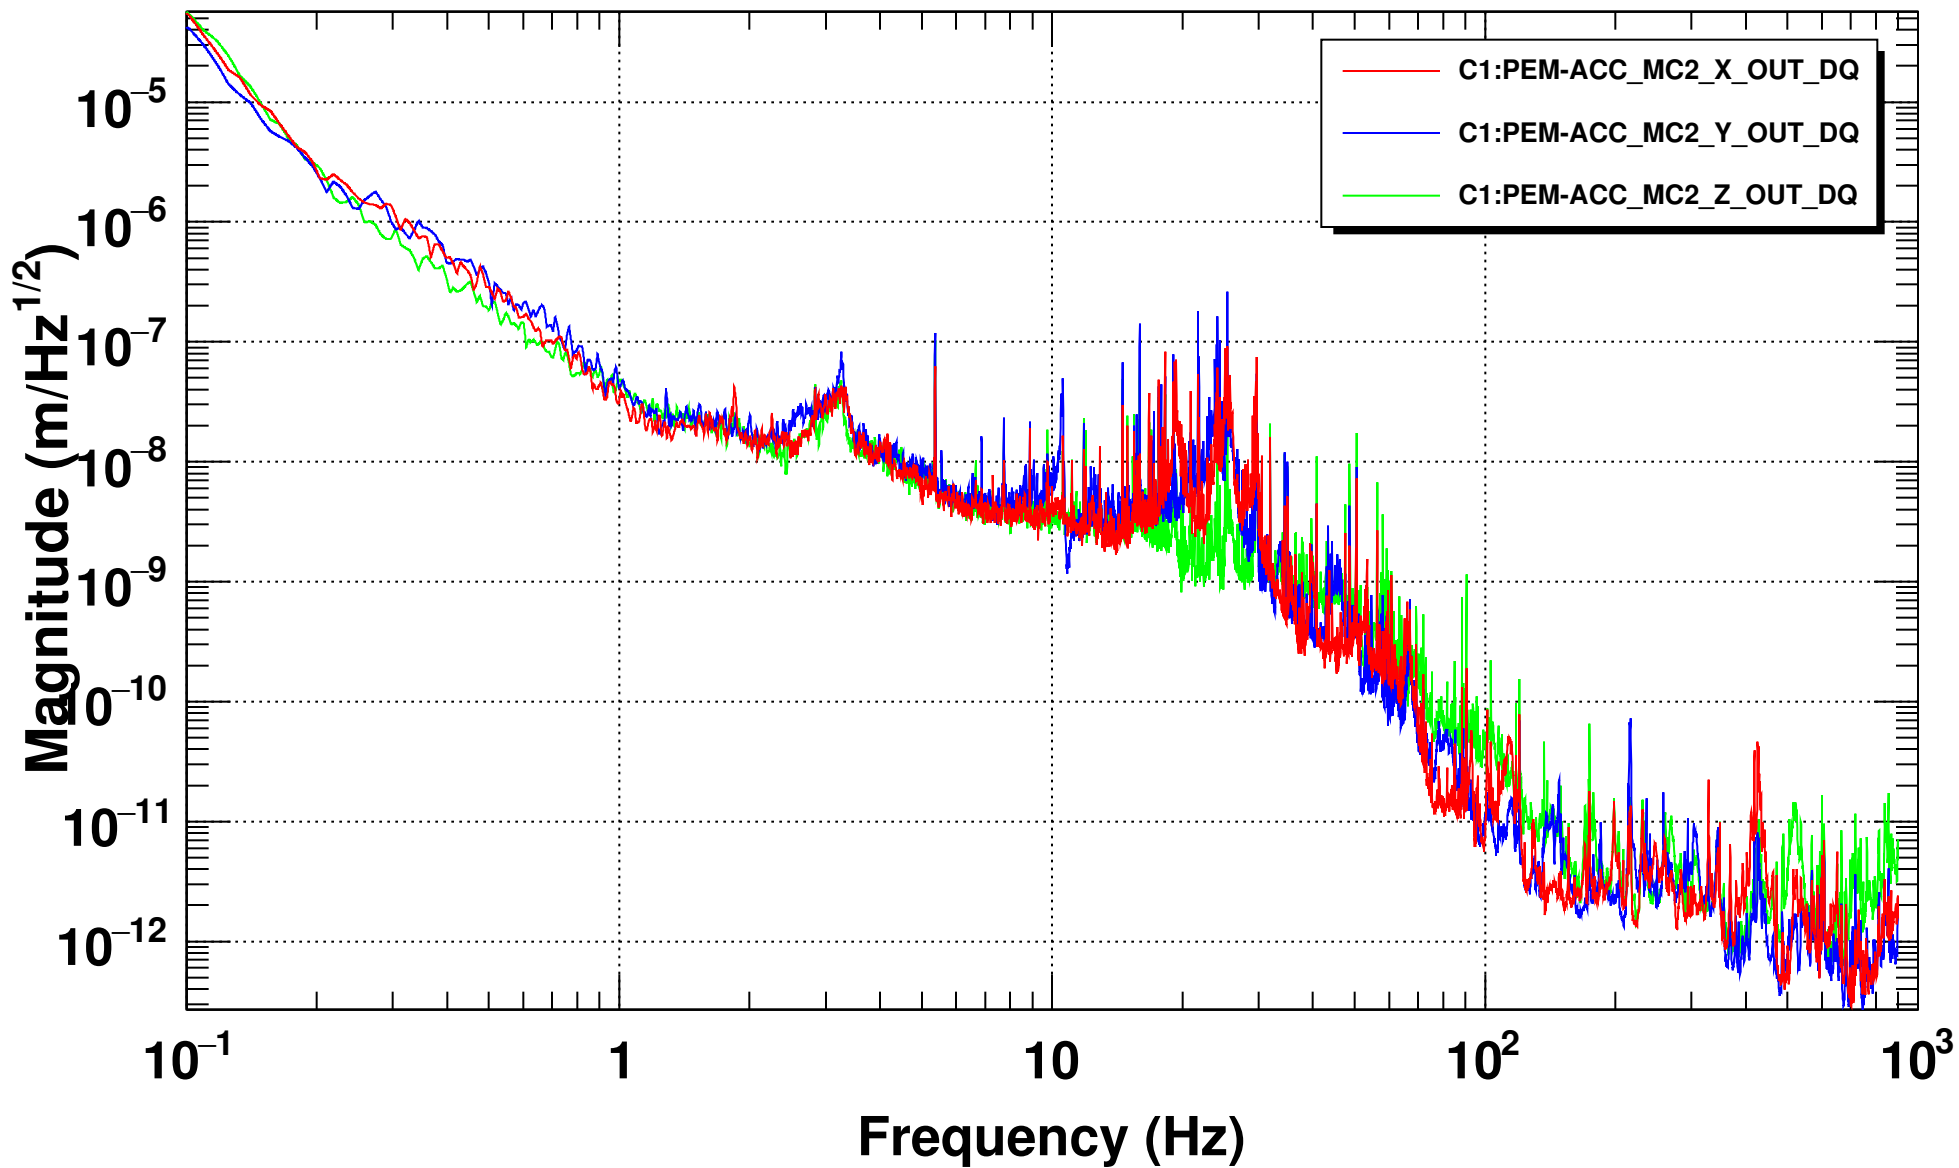

# Power spectrum

T0=14/03/2025 06:00:00

Avg=15/Bin=11L

BW=0.0117178