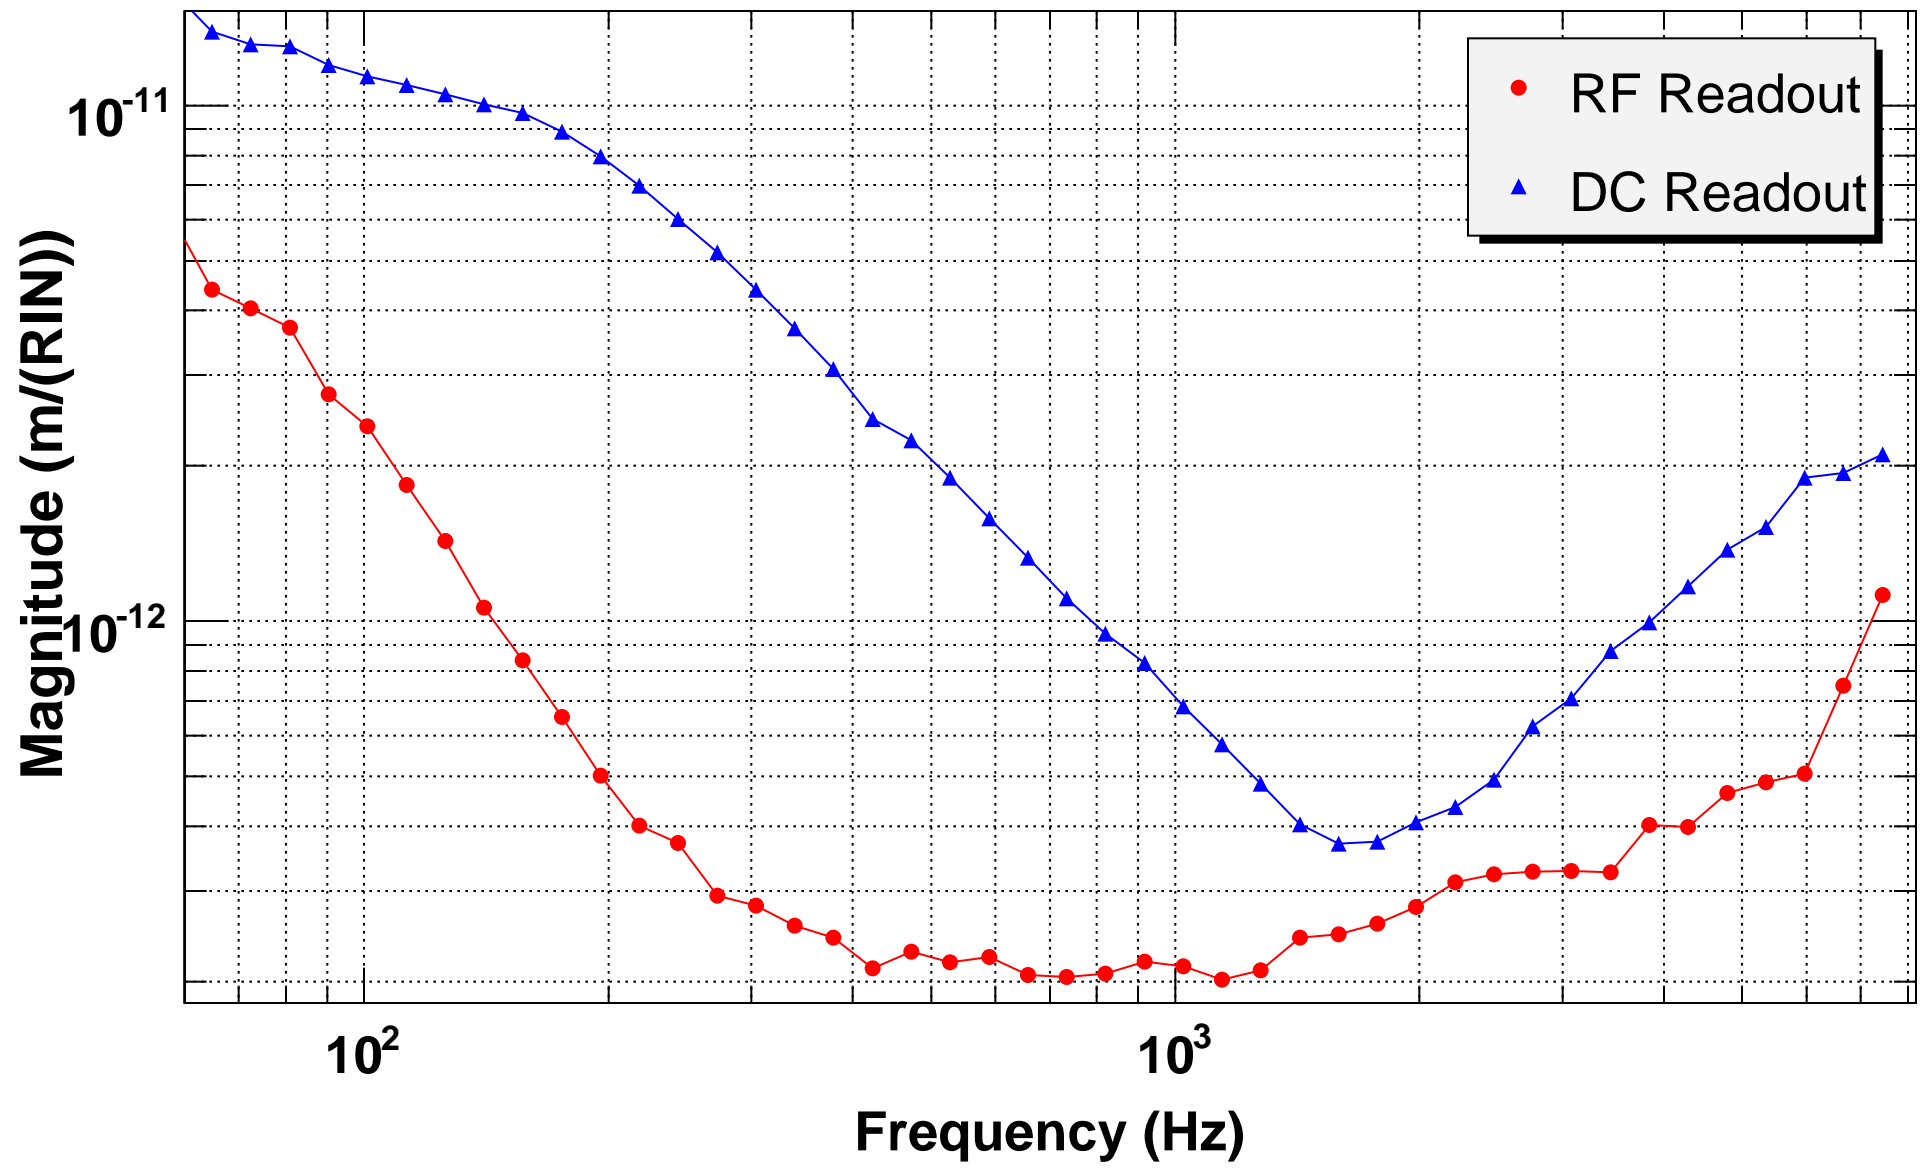

Intensity Noise Coupling

*T0=05/06/2007 09:36:24.200012

Avg=11