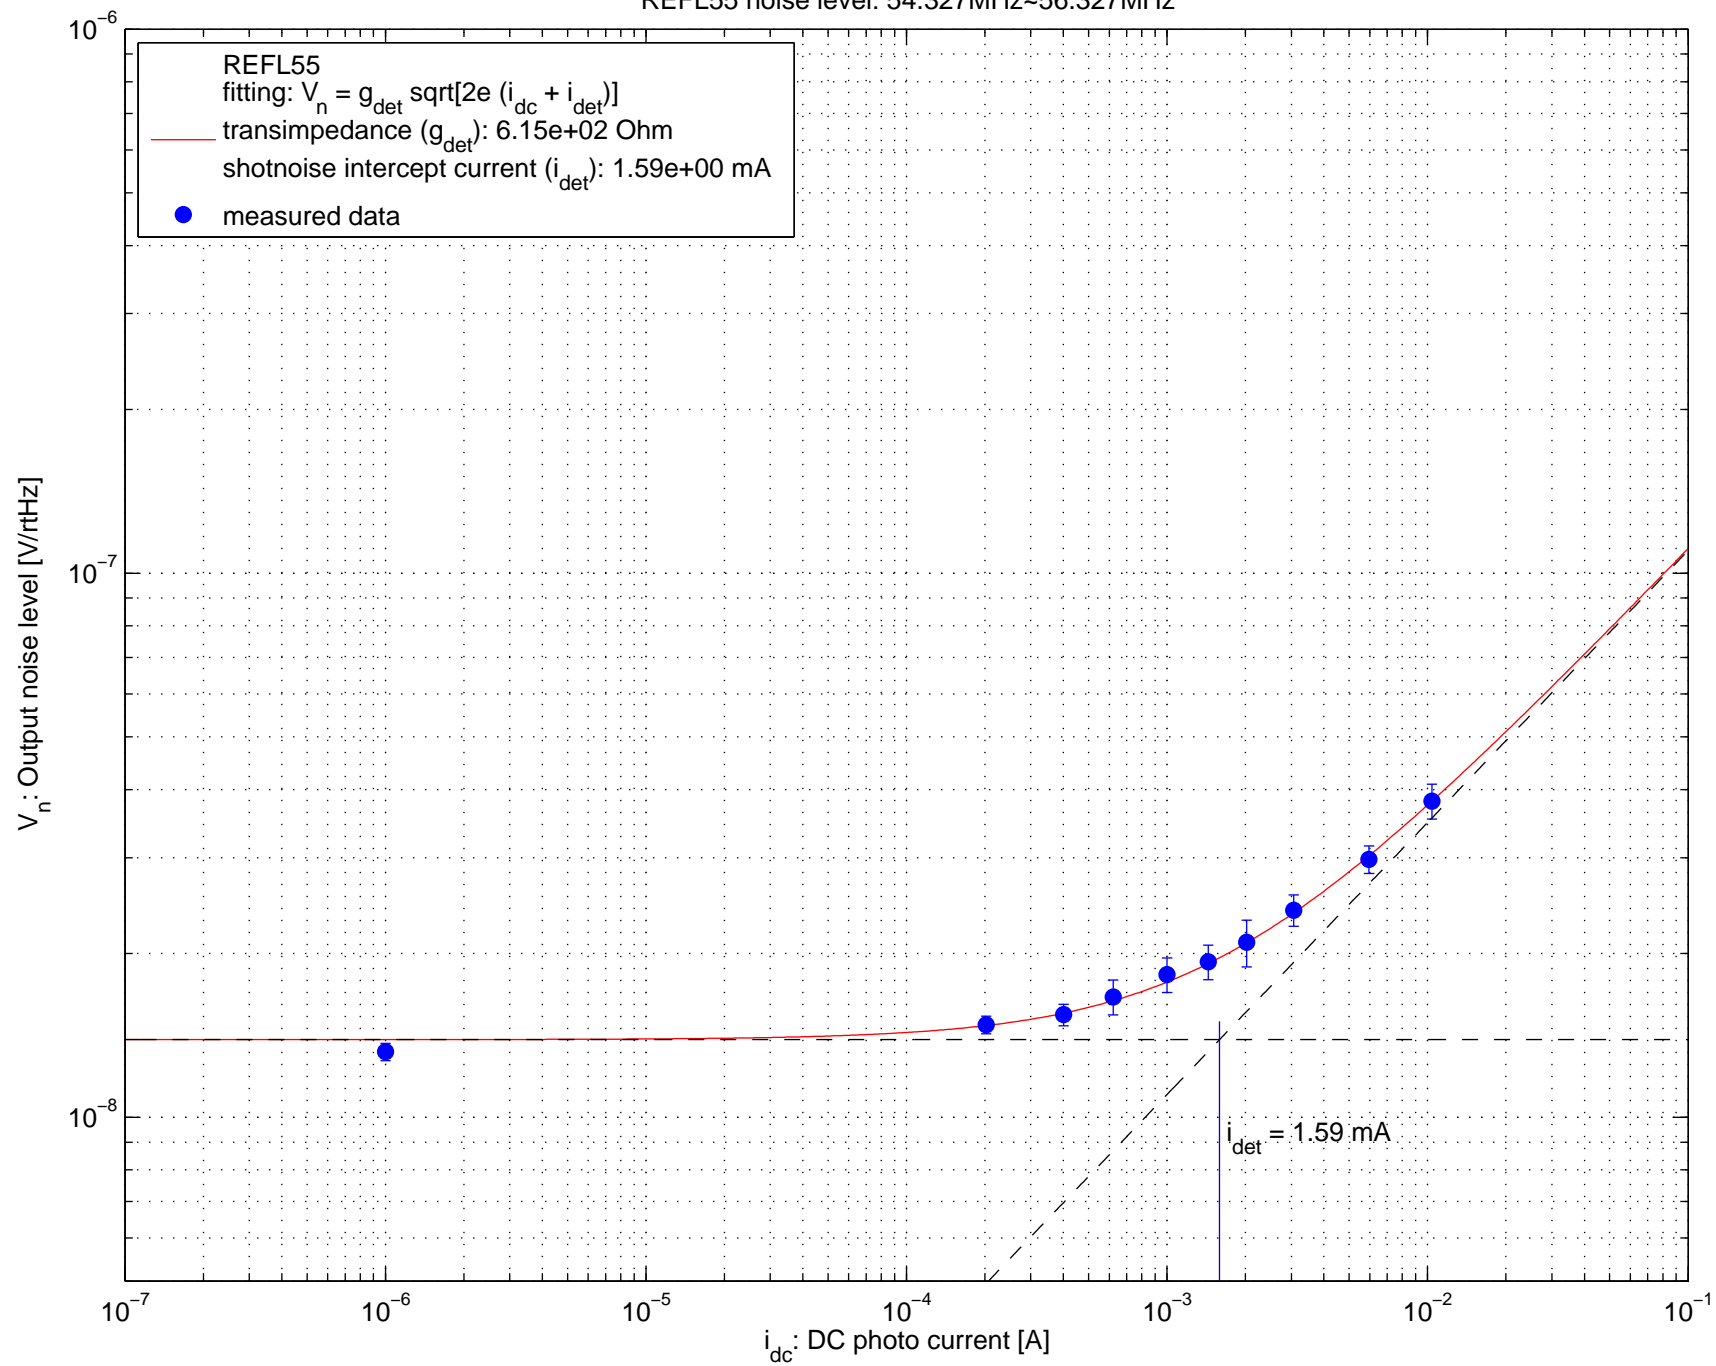

REFL55 (2011/5/03)

REFL55 noise level: 54.327MHz~56.327MHz

PD current noise level