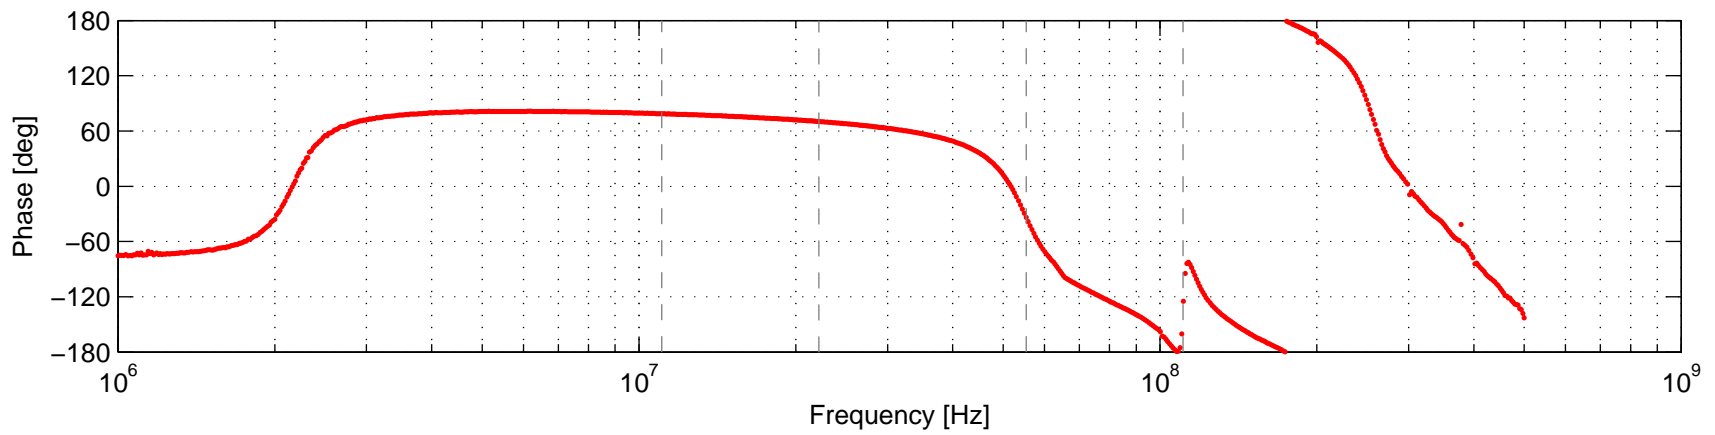

REFL55 (2011/5/03)

REFL55 noise level: 54.327MHz~56.327MHz

PD current noise level