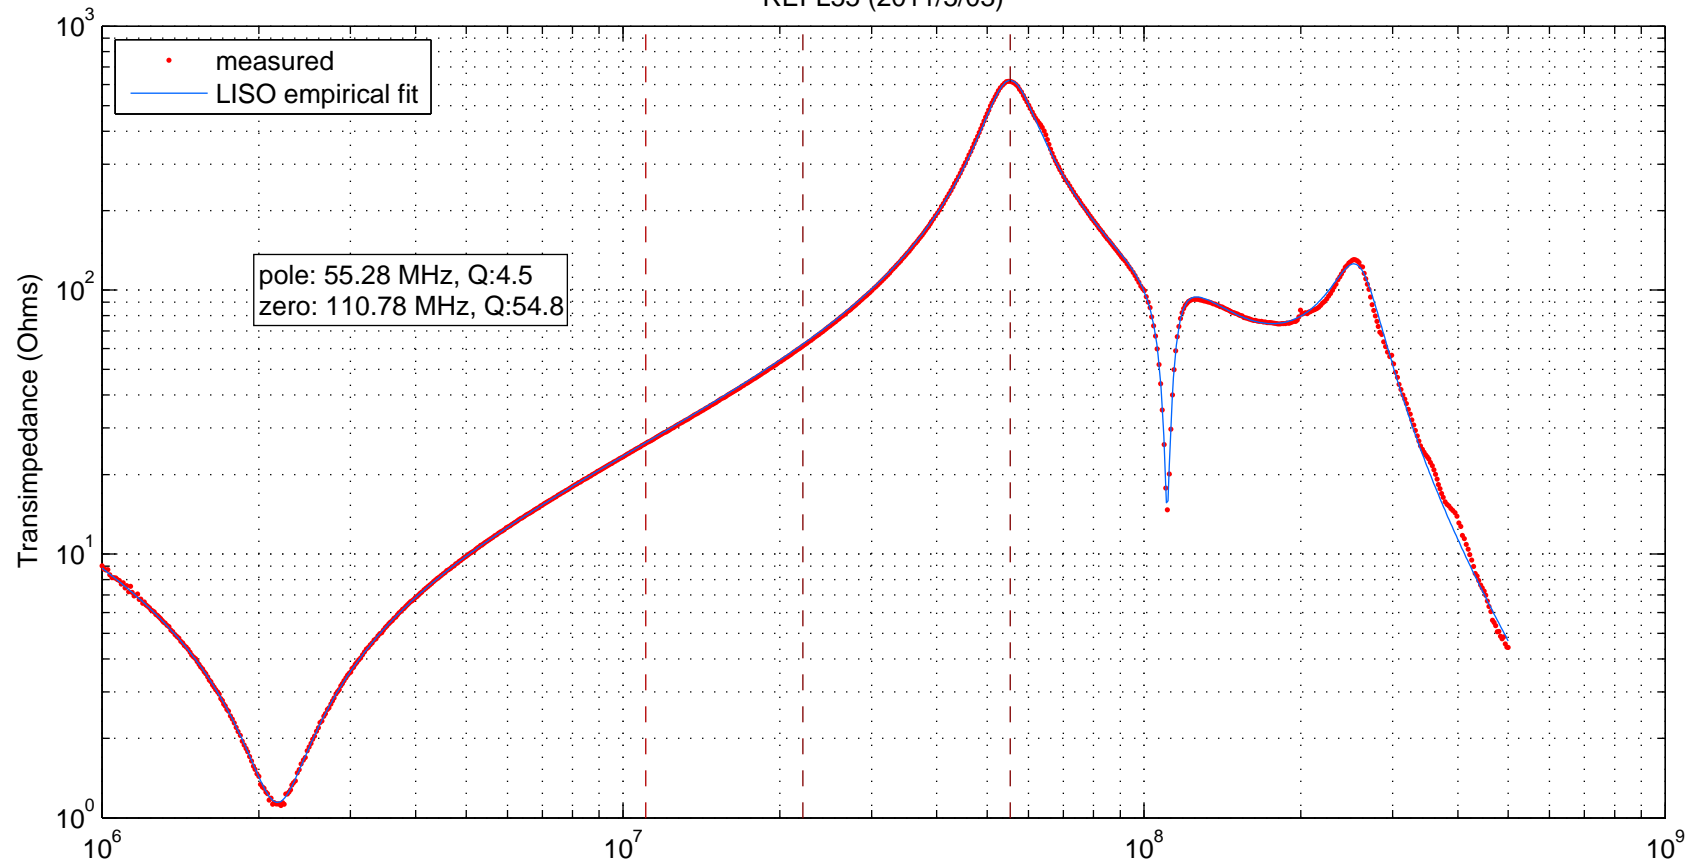

REFL55 (2011/5/03)

REFL55 noise level: 54.327MHz~56.327MHz

PD current noise level