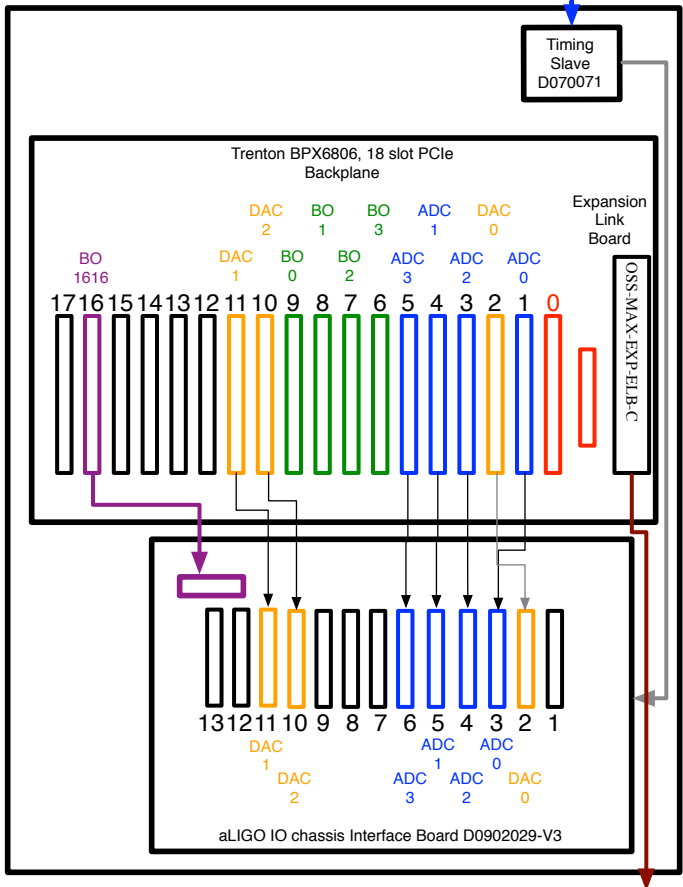

c1sus IO CHASSIS

From Timing Distribution Master

To Front End Computer