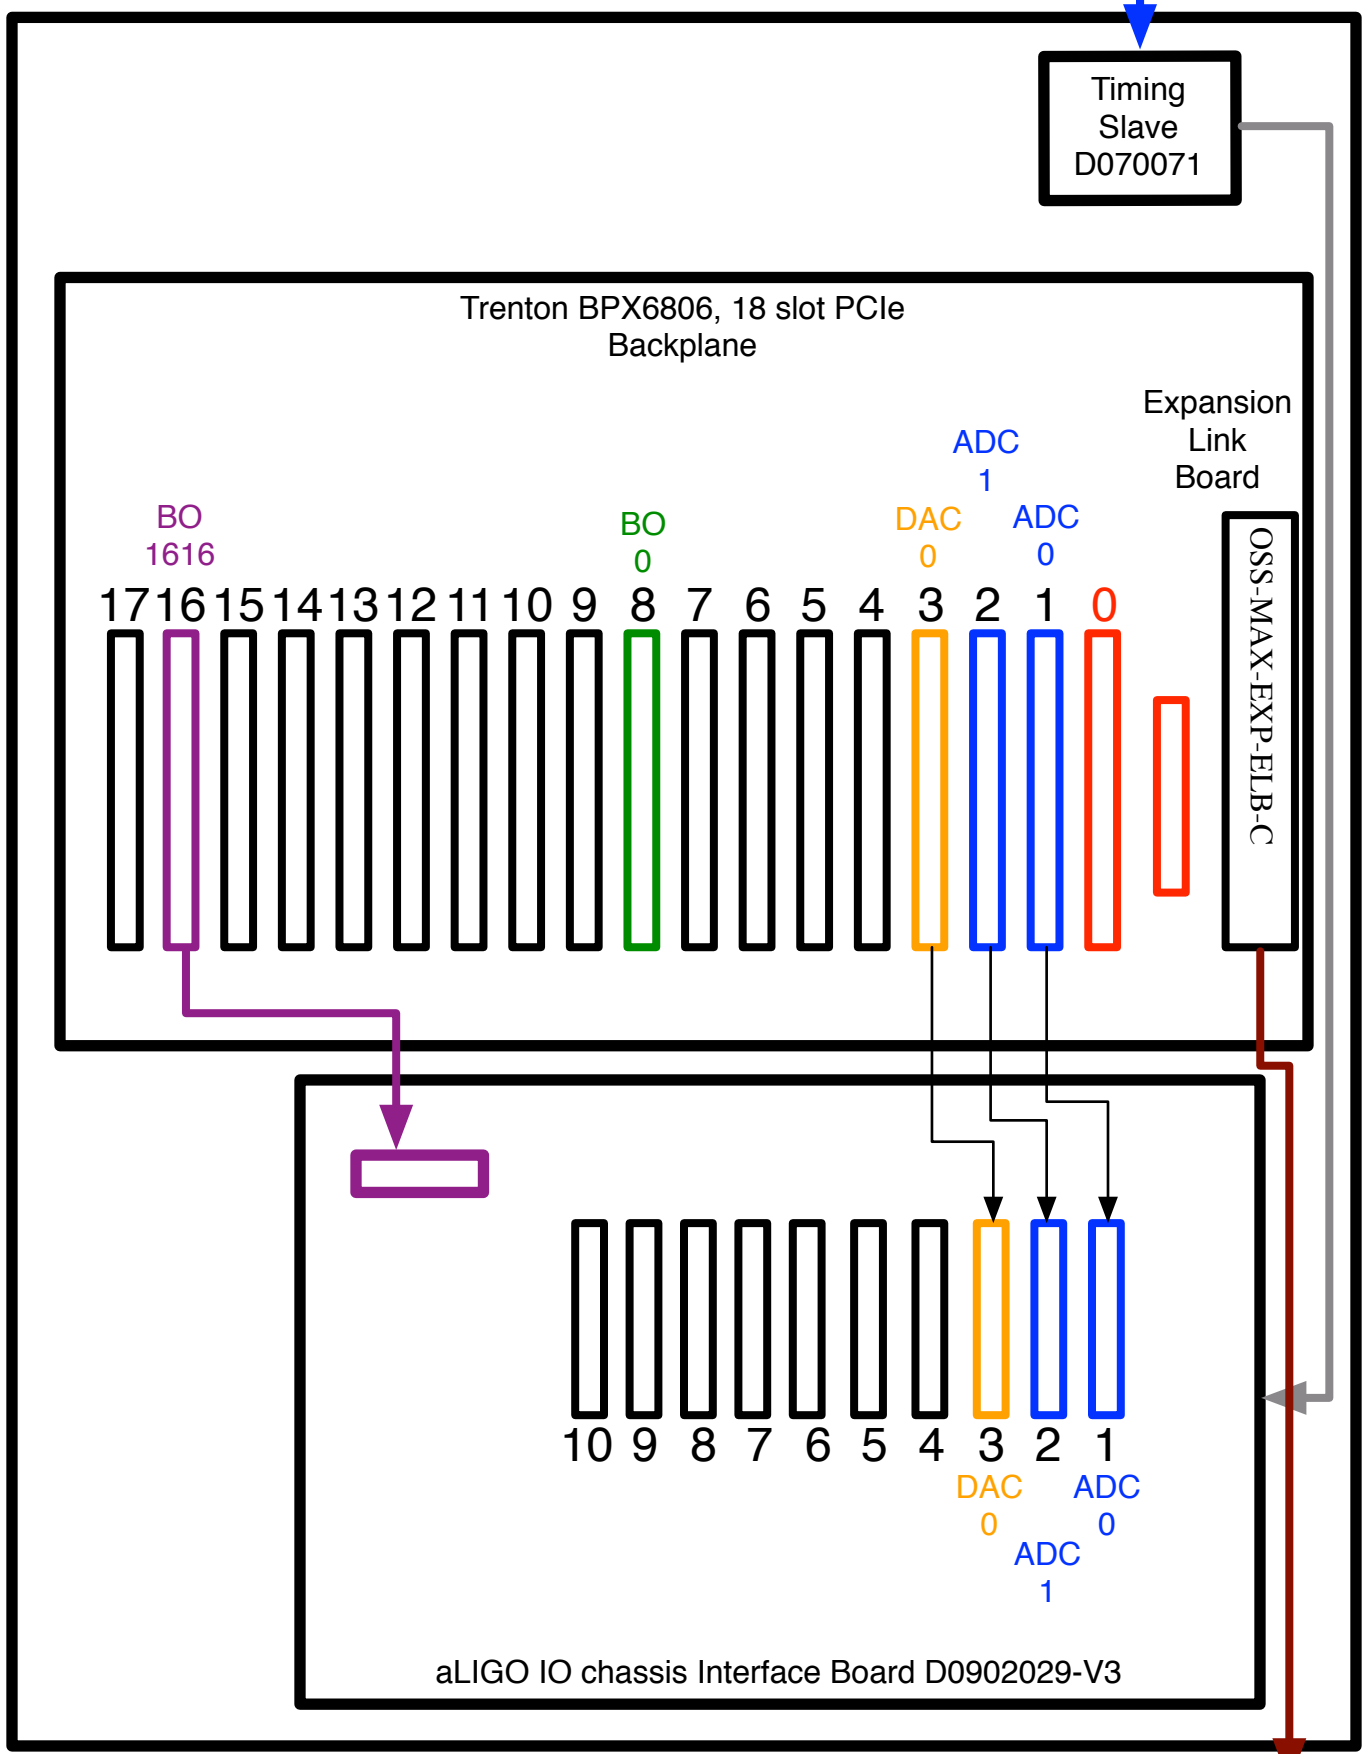

c1ioo IO CHASSIS

From Timing Distribution Master

To Front End Computer