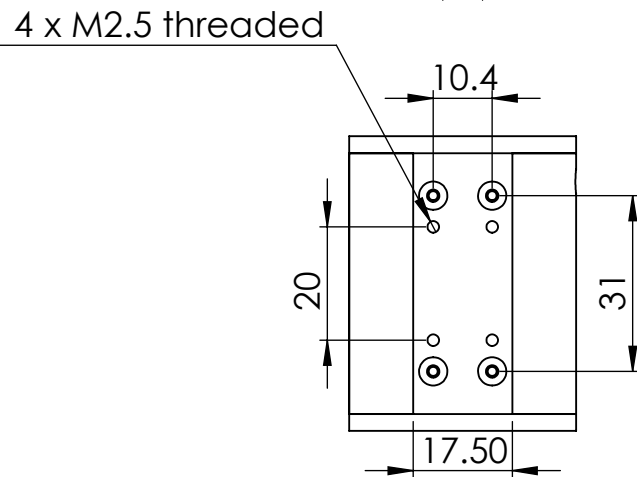

- SPECIFICATIONS:
- INPUT VOLTAGE: 12-24V
 - CONNECTOR TYPE: HIROSE HR10A-7R-6S MALE
 - CABLE LENGTH: ~1m

OUTLINE DRAWING
NOT FOR MANUFACTURE

PROPRIETARY AND CONFIDENTIAL

THE INFORMATION CONTAINED IN THIS DRAWING IS THE SOLE PROPERTY OF COVESION LTD. ANY REPRODUCTION IN PART OR AS A WHOLE WITHOUT THE WRITTEN PERMISSION OF COVESION LTD. IS PROHIBITED.

UNLESS OTHERWISE SPECIFIED:		TITLE: 40mm Oven	
DIMENSIONS ARE IN MILLIMETRES WHERE NOT STATED, DIMENSIONS ARE TAKEN TO BE SYMMETRICAL			
TOLERANCES: N/A			
MATERIAL	N/A	SIZE DWG. NO.	REV
FINISH	N/A	A PV40	
DO NOT SCALE DRAWING	SCALE: 0.75:1	WEIGHT:	SHEET 1 OF 1